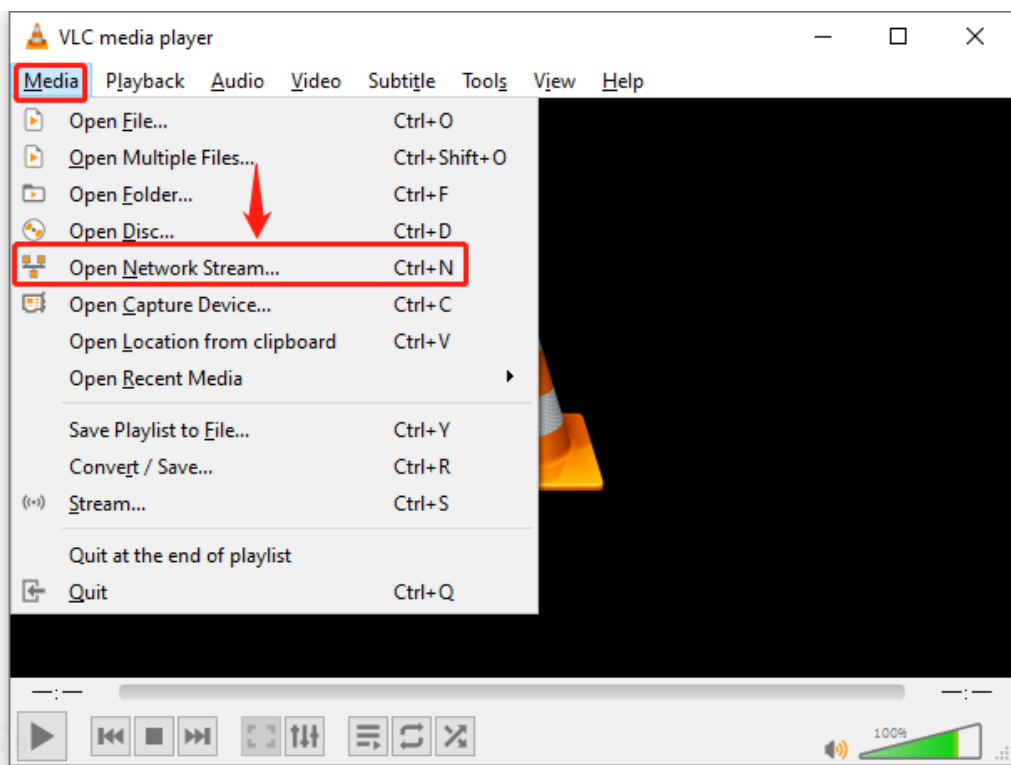

Title:	How to Get a Uniview Camera's RTSP Stream?	Version:	V1.1
Product:	IPC	Date	9/26/2023

How to Get a Uniview Camera's RTSP Stream?

Description

Video Tutorial:

<https://www.youtube.com/watch?v=fneb0Xa2gOs&list=PLrBaKYrUJkiv_ShCVIqTelAsOxyFELjjR&index=17>

Note: This method is applicable to most scenarios. If the method cannot solve your problem, it is recommended to consult our Tech Support Team.

<https://global.uniview.com/Support/Service_Hotline/>

Operating Steps

Step 1 Make sure the devices in your network are pingable to each other first. Download VLC if you are going to use it to test your camera.

Step 2 Get the RTSP port of your Uniview camera (554 by default) and then follow the rules required on the device or VLC to type the url in VLC or the device you want to add the Uniview camera to to get the media stream.

Take VLC as an example:

Step 1 Enter the RTSP url under **Media>Open Network Stream>Network** and click **Play**.