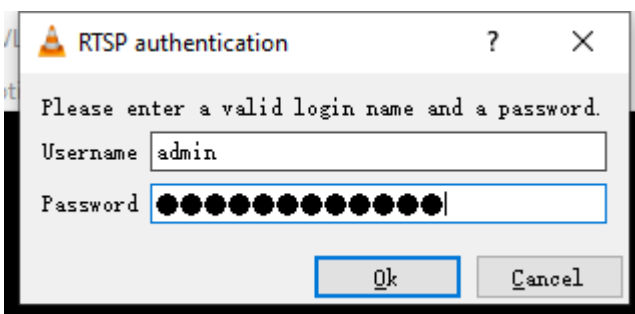

Step 2 Get the RTSP port of your Uniview camera (554 by default) and then follow the rules required on the device or VLC to type the url in VLC or the device you want to add the Uniview camera to to get the media stream.

Take VLC as an example:

Step 1 Enter the RTSP url under **Media>Open Network Stream>Network** and click **Play**.

Title:	How to Get a Uniview Camera's RTSP Stream?	Version:	V1.1
Product:	IPC	Date	9/26/2023

Step 2 Enter the login username and password of the camera if the RTSP authentication is turned on on the camera. Click **OK** to get the live view then.

Title:	How to Get a Uniview Camera's RTSP Stream?	Version:	V1.1
Product:	IPC	Date	9/26/2023