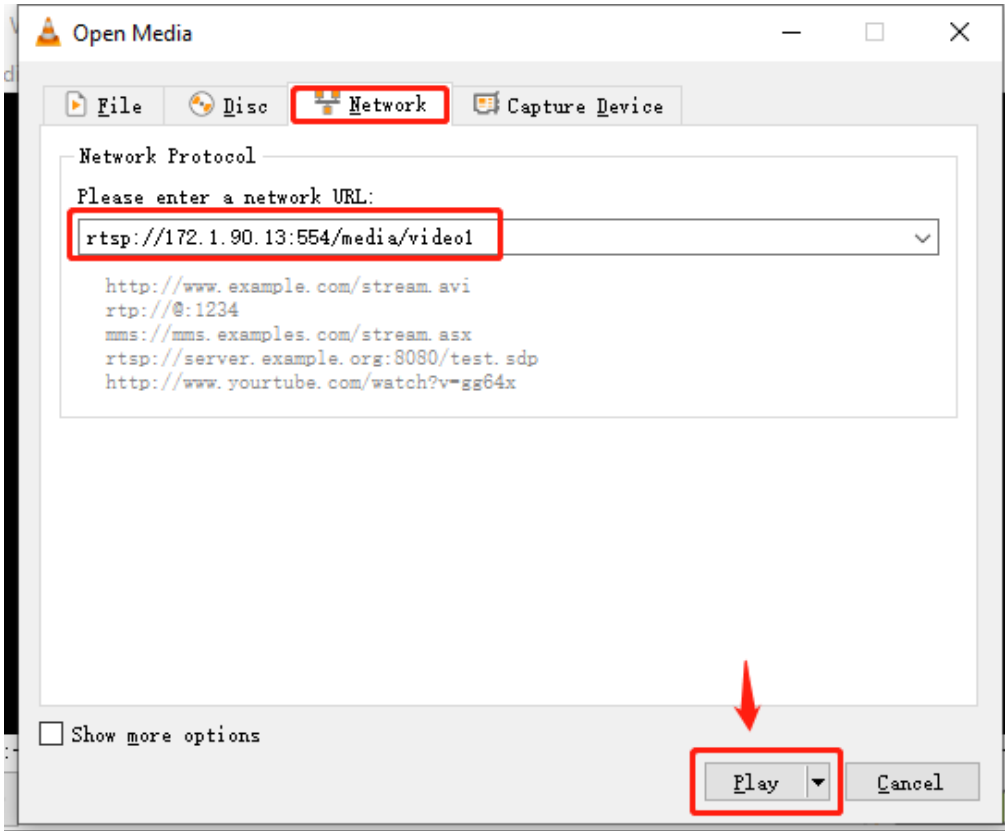

https://global.uniview.com/Support/Service_Hotline/

Operating Steps

Step 1 Make sure the devices in your network are pingable to each other first. Download VLC if you are going to use it to test your camera.

Step 2 Get the RTSP port of your Uniview camera (554 by default) and then follow the rules required on the device or VLC to type the url in VLC or the device you want to add the Uniview camera to to get the media stream.

Take VLC as an example:

Step 1 Enter the RTSP url under **Media>Open Network Stream>Network** and click **Play**.

Title:	How to Get a Uniview Camera's RTSP Stream?	Version:	V1.1
Product:	IPC	Date	9/26/2023